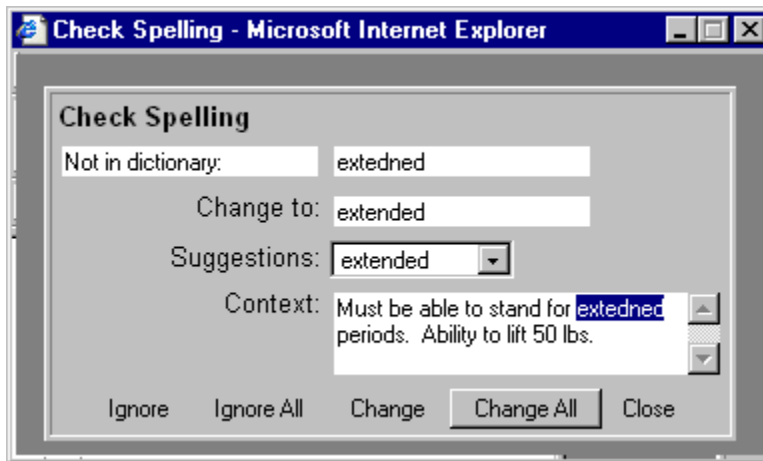

Important! Spell Check NOW in WJOS

We've added a spell check feature to the WJOS system!

You will notice this change on the system beginning Monday July 14, 2003.

The new spell check feature is activated whenever you save a job order as complete, or when you save changes to an existing job order. The spell checker will scan your job order for spelling errors. A pop-up window will display, giving you the option to either ignore or change to the suggested spelling, much like the spell check feature in Microsoft Word.