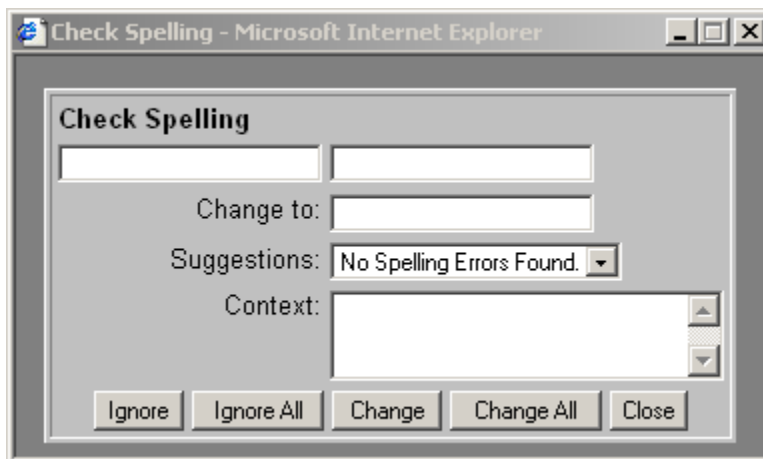

The window will display as below if no spelling errors are found: