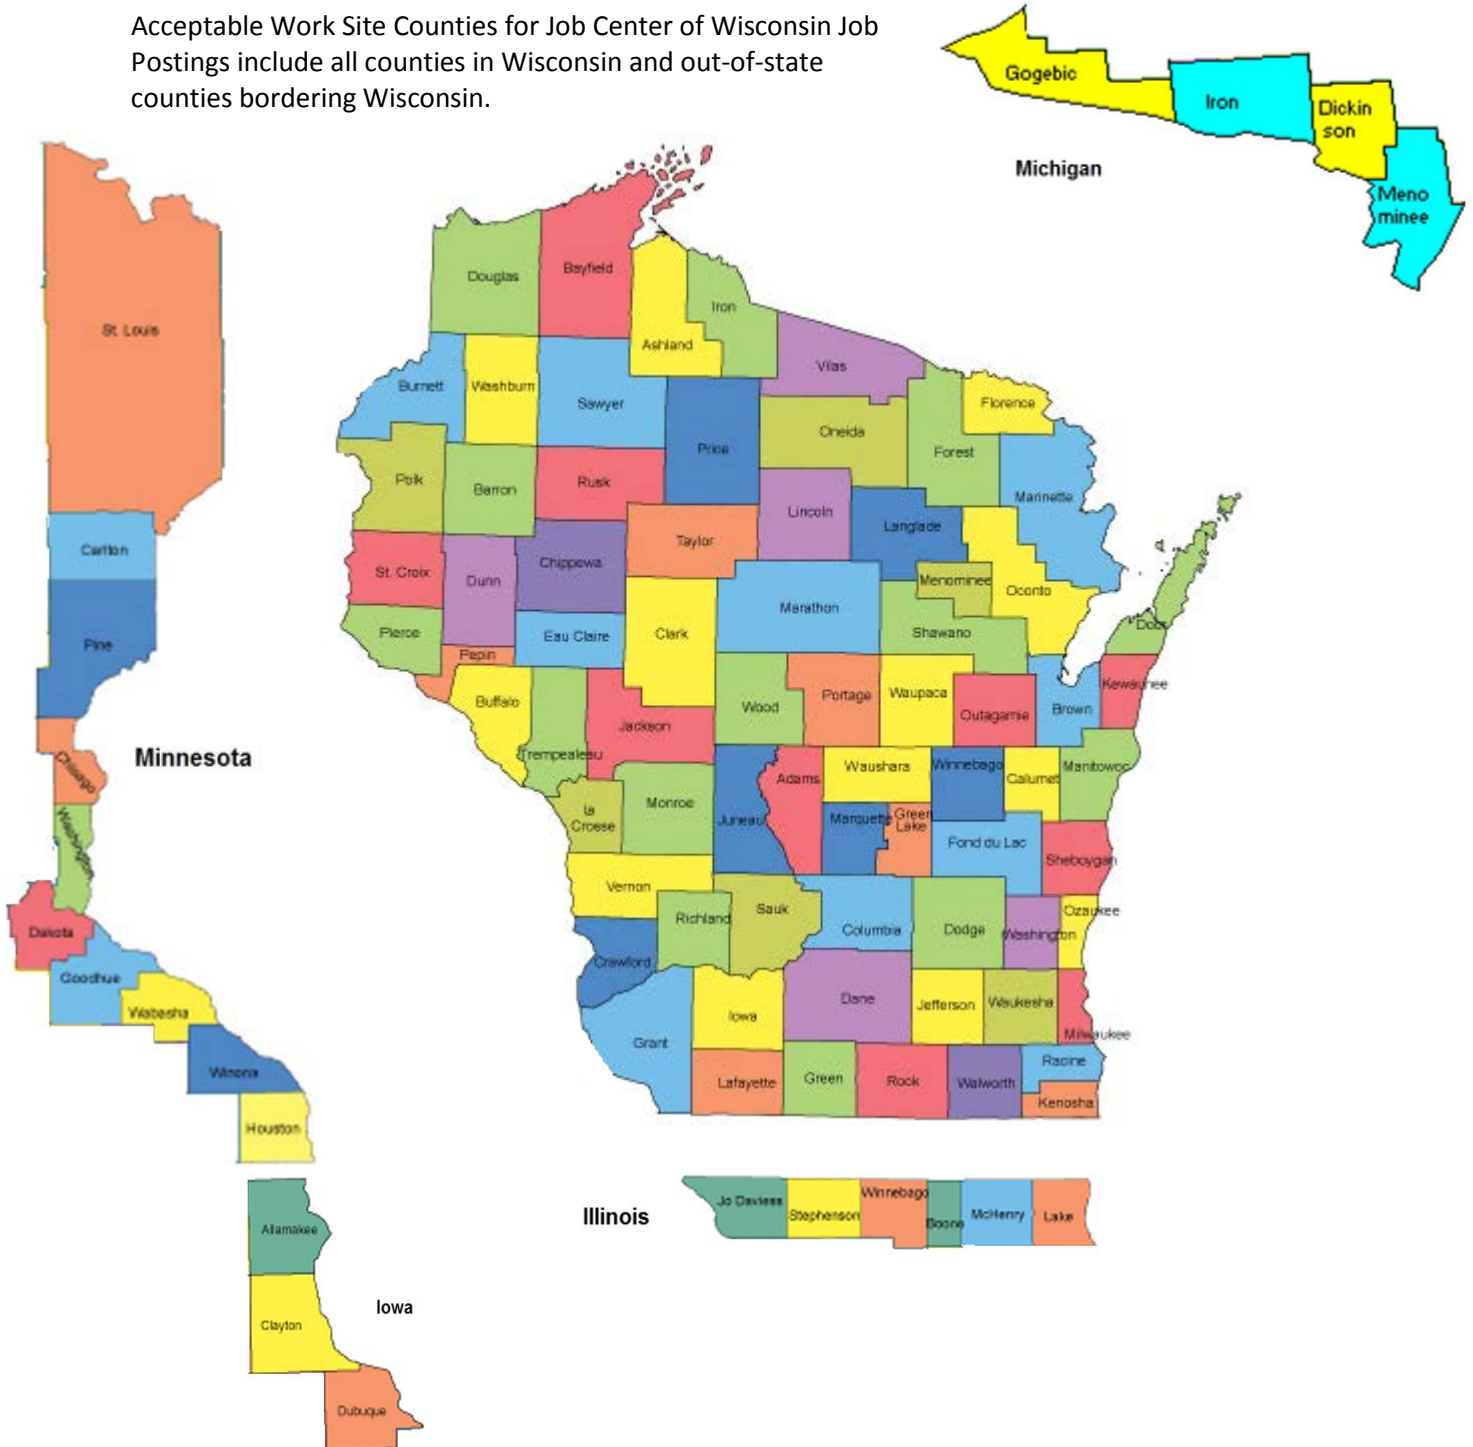

## Acceptable Work Site Counties for JCW Job Postings

Acceptable Work Site Counties for Job Center of Wisconsin Job Postings include all counties in Wisconsin and out-of-state counties bordering Wisconsin.

Listing of Acceptable Counties for Job Center of Wisconsin Posting

<b>Illinois</b>	<b>Iowa</b>	<b>Michigan</b>	<b>Minnesota</b>
Boone	Allamakee	Dickinson	Carlin
Jo Daviess	Clayton	Gogebic	Chisago
Lake	Dubuque	Iron	Dakota
McHenry		Menominee	Goodhue
Stephenson			Houston
Winnebago			Pine
			St. Louis
			Wabasha
			Washington
			Winona