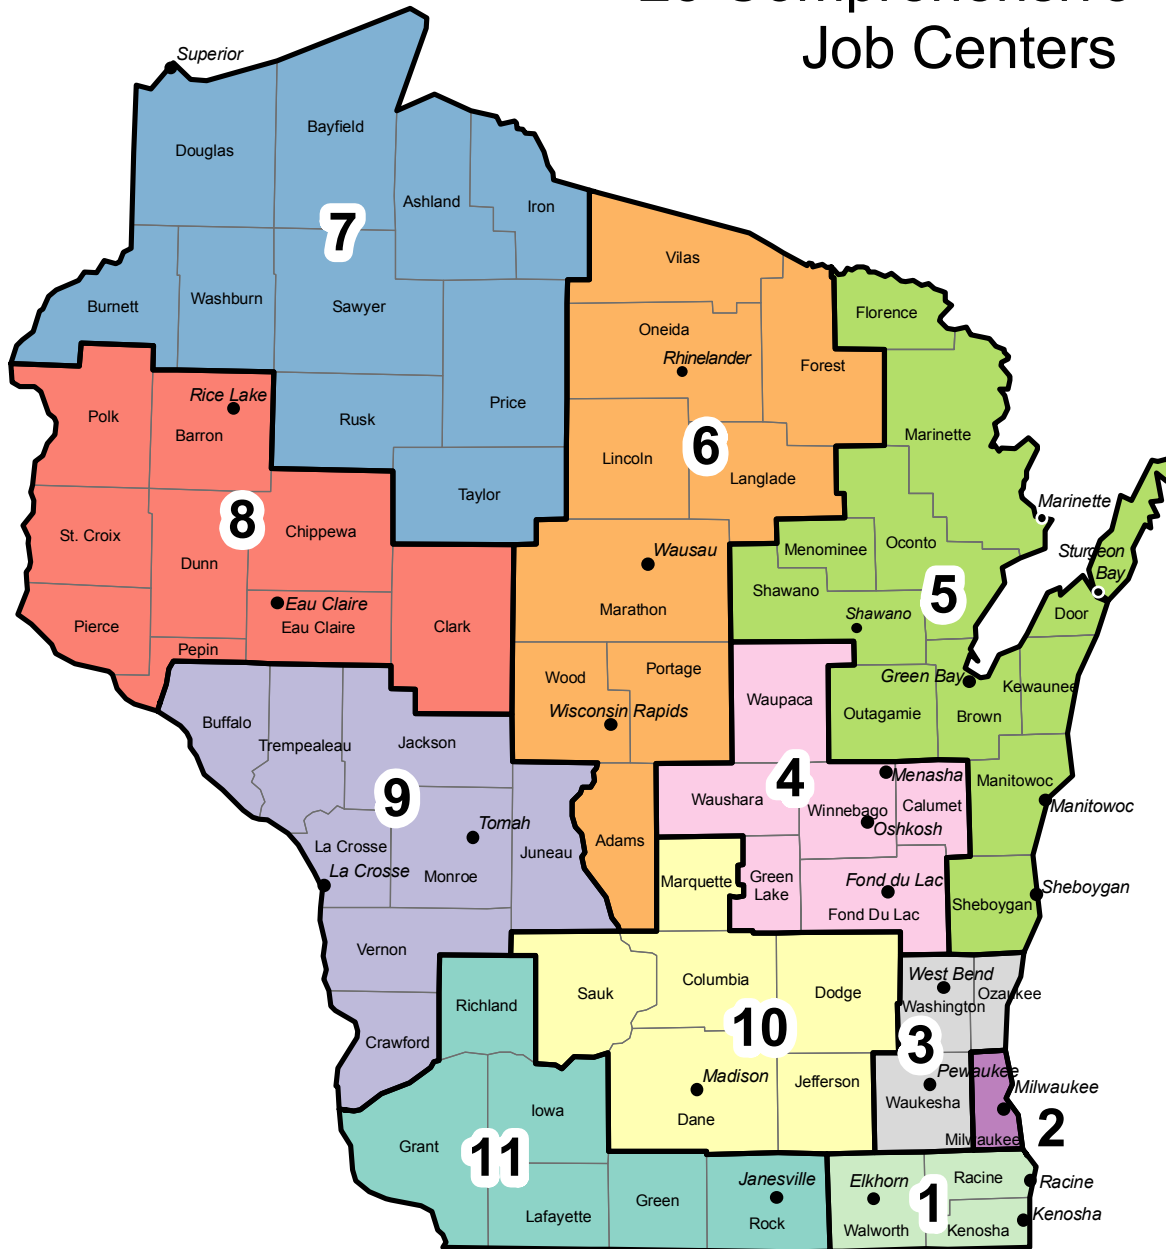

# Wisconsin's Workforce Development Areas

with the 25 Comprehensive Job Centers

 WDA 1 - Southeast	 WDA 5 - Bay Area	 WDA 9 - Western
 WDA 2 - Milwaukee	 WDA 6 - North Central	 WDA 10 - South Central
 WDA 3 - WOW	 WDA 7 - Northwest	 WDA 11 - Southwest
 WDA 4 - Fox Valley	 WDA 8 - West Central	 Comprehensive Job Centers