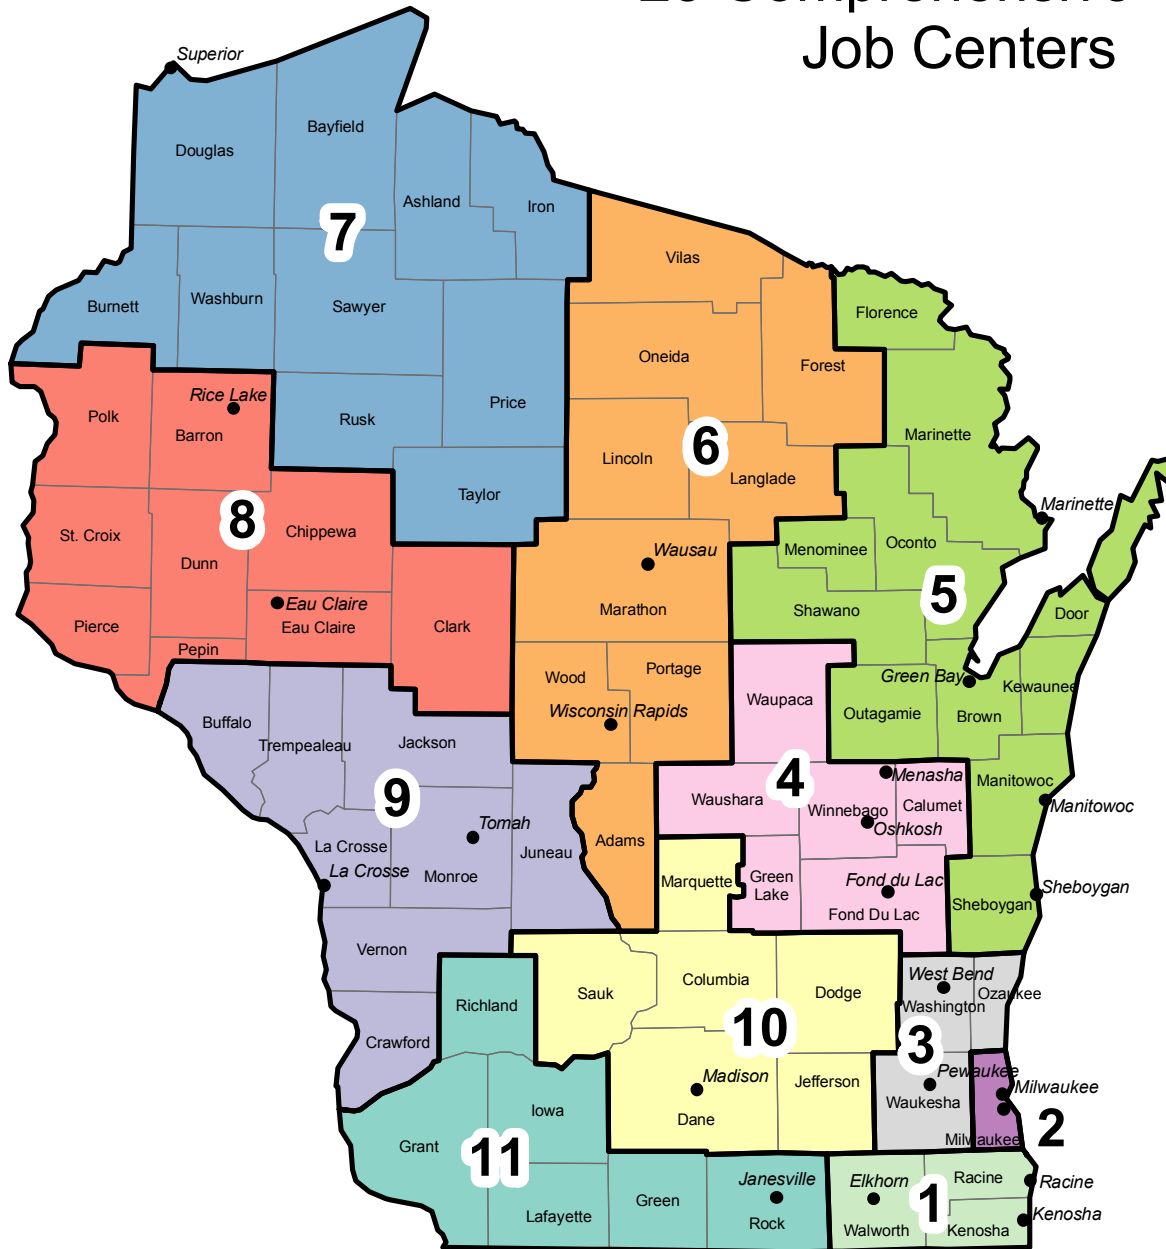

# Wisconsin's Workforce Development Areas

with the 23 Comprehensive Job Centers

 WDA 1 - Southeast	 WDA 5 - Bay Area	 WDA 9 - Western
 WDA 2 - Milwaukee	 WDA 6 - North Central	 WDA 10 - South Central
 WDA 3 - WOW	 WDA 7 - Northwest	 WDA 11 - Southwest
 WDA 4 - Fox Valley	 WDA 8 - West Central	 Comprehensive Job Centers