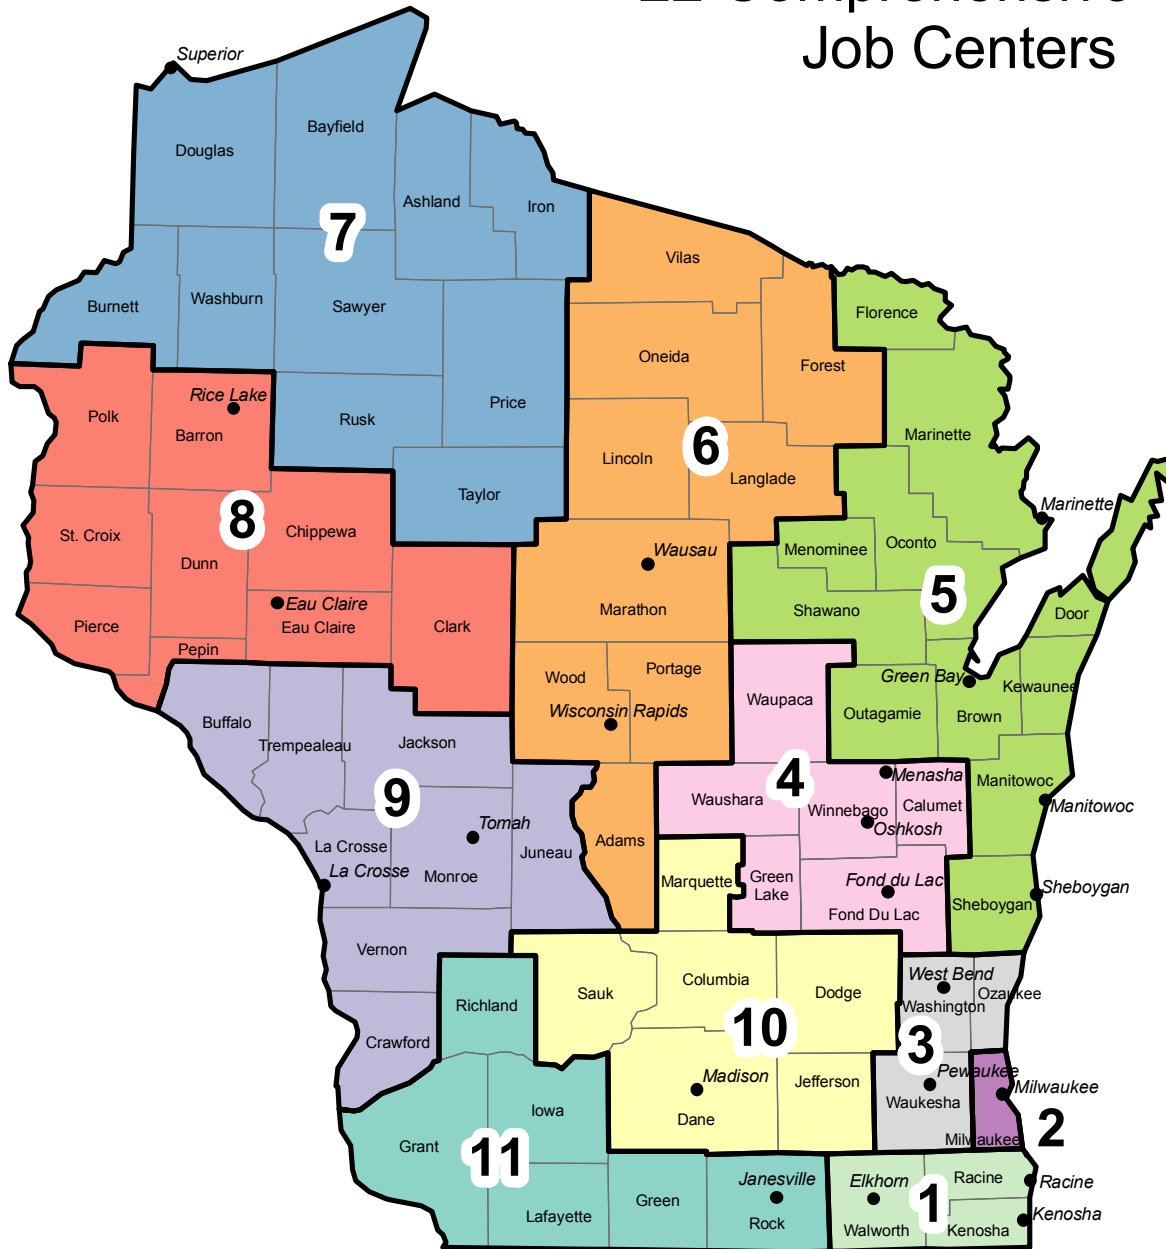

Wisconsin's Workforce Development Areas

with the 22 Comprehensive Job Centers

 WDA 1 - Southeast	 WDA 5 - Bay Area	 WDA 9 - Western
 WDA 2 - Milwaukee	 WDA 6 - North Central	 WDA 10 - South Central
 WDA 3 - WOW	 WDA 7 - Northwest	 WDA 11 - Southwest
 WDA 4 - Fox Valley	 WDA 8 - West Central	 Comprehensive Job Centers