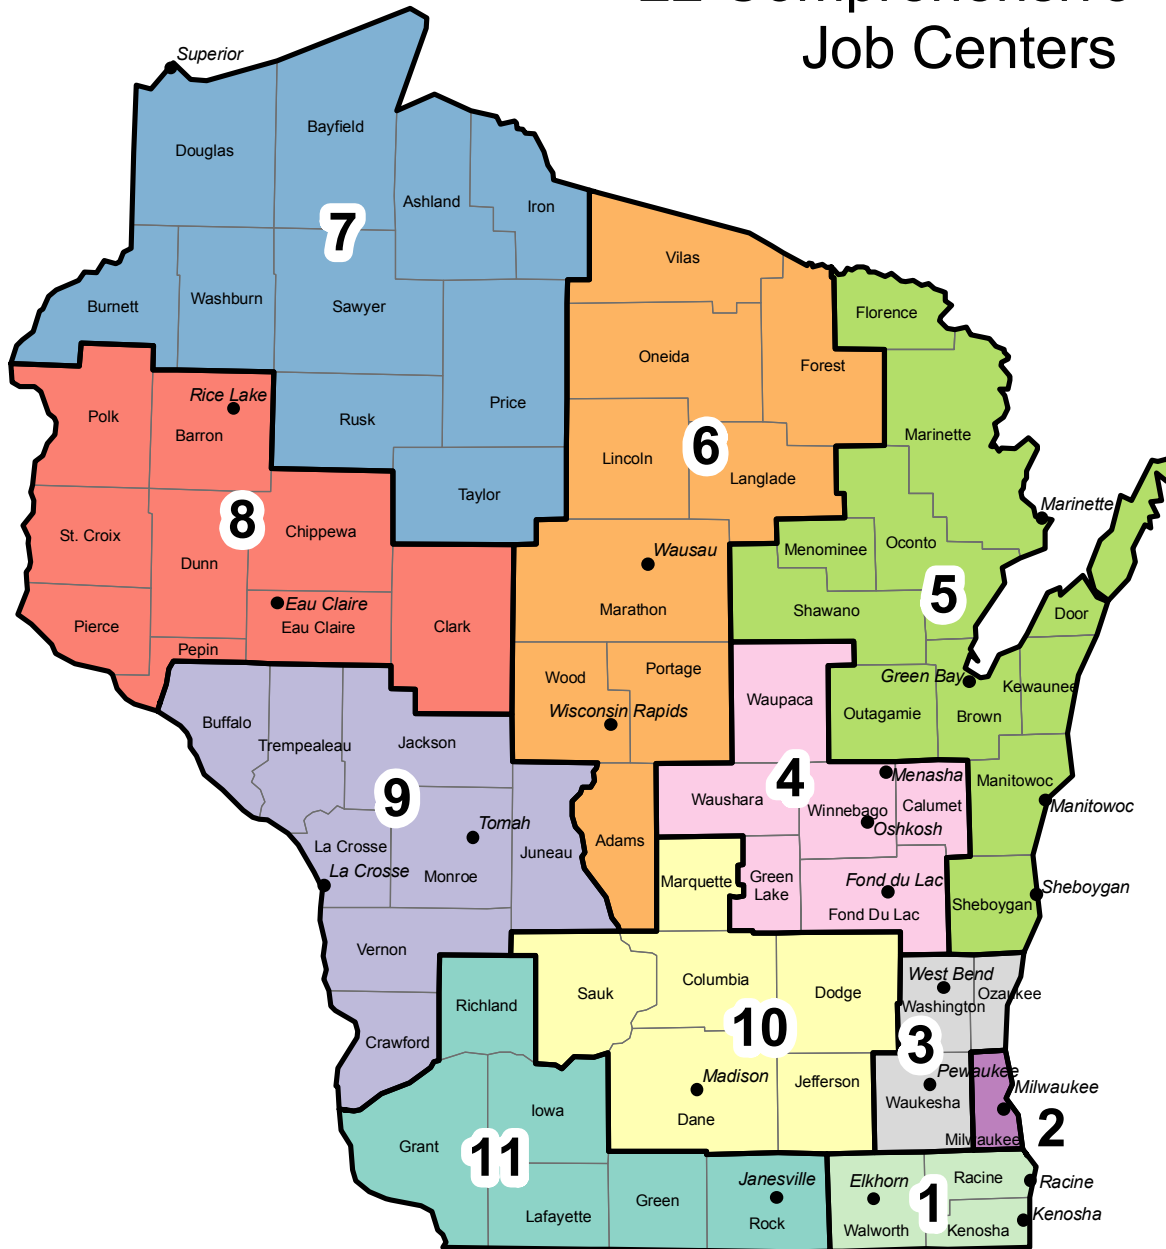

# Wisconsin's Workforce Development Areas

with the 22 Comprehensive Job Centers

 WDA 1 - Southeast	 WDA 5 - Bay Area	 WDA 9 - Western
 WDA 2 - Milwaukee	 WDA 6 - North Central	 WDA 10 - South Central
 WDA 3 - WOW	 WDA 7 - Northwest	 WDA 11 - Southwest
 WDA 4 - Fox Valley	 WDA 8 - West Central	 Comprehensive Job Centers